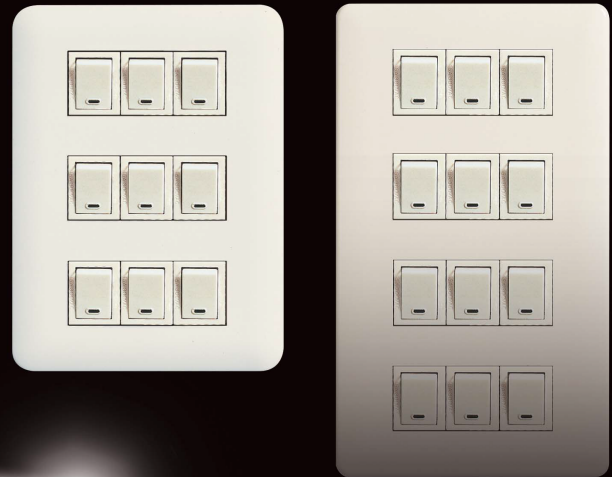

Multi-switch complete management
all in one plate.

MULTI GANG PLATE

WNG5001-791 X 9

1Way Switch

WN6009W (Plate)

9-Gang Plate
Beige

Combination Model number
WNGP5190630

WNG5001-791 X 9

1Way Switch

WN6509K-8 (Plate)

9-Gang Plate
Metal

Combination Model number
WNGP5190630S

WNG5001-791 X 12

1Way Switch

WN6012W8 (Plate)

12-Gang Plate
Beige

Combination Model number
LW1153BW

WNG5001-791 X 12

1Way Switch

WN6512K-8 (Plate)

12-Gang Plate
Metal

Combination Model number
LW5153BS

WNG5001-791 X 15

1Way Switch

WNG5001-791 X 18

1Way Switch

WN6518K-8 (Plate)

18-Gang Plate
Metal

Combination Model number
LW5154FS